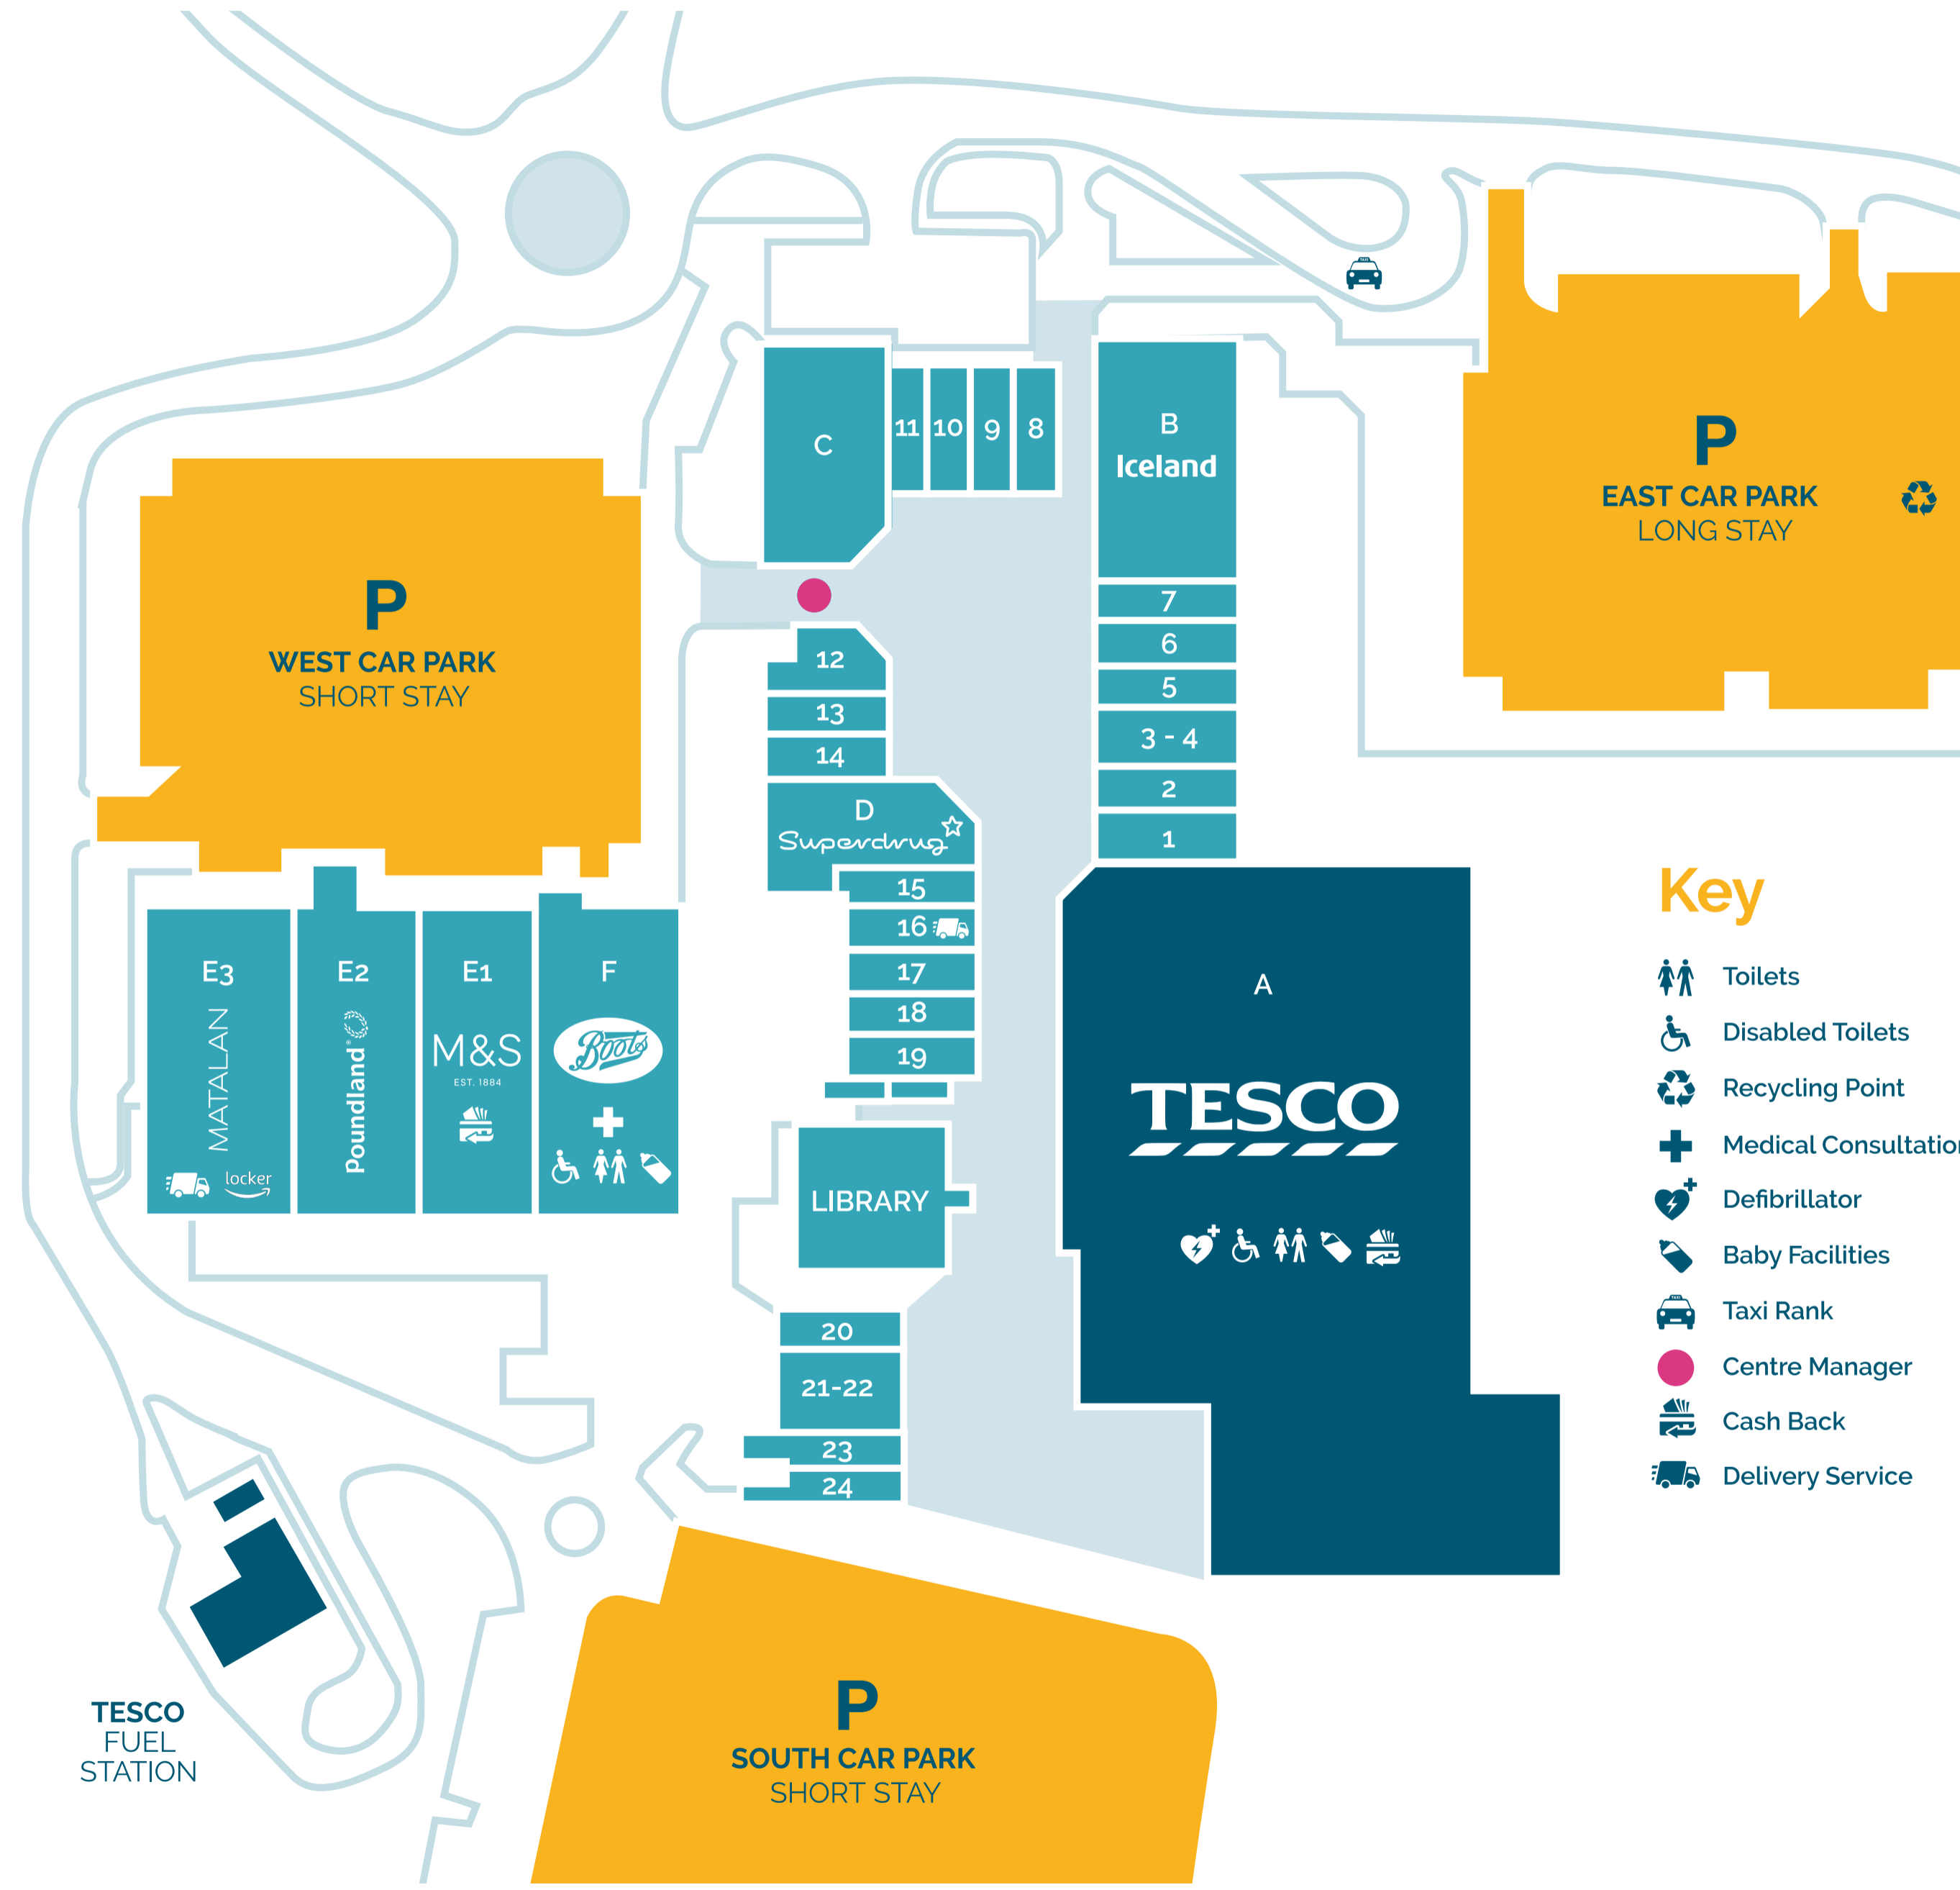

Store List

- A Tesco
- B Iceland
- D Superdrug
- E1 M&S Foodhall
- E2 Poundland
- E3 Matalan - Amazon Lockers and DPD service available
- F Boots
- 2 Loddon Properties
- 3-4 Naomi House
- 5 Into the Wild Soft Play
- 6 Greggs
- 7 Sue Ryder
- 8 Greek Street
- 9 Coral
- 10 Subway
- 11 Crue's Hairdressing
- 12 Pets Corner
- 13 Card Factory
- 14 The Cutting Bar
- 15 Costa Coffee
- 16 Johnsons Cleaners
- Hermes service available
- 17 Chineham Opticians
- 18 Toucan Travel
- 19 St Michaels Hospice Shop
- 20 Domino's Pizza
- 21-22 Debra
- 24 Explore Learning

  chinehamshopping.co.uk

Key

-  Toilets
-  Disabled Toilets
-  Recycling Point
-  Medical Consultation
-  Defibrillator
-  Baby Facilities
-  Taxi Rank
-  Centre Manager
-  Cash Back
-  Delivery Service